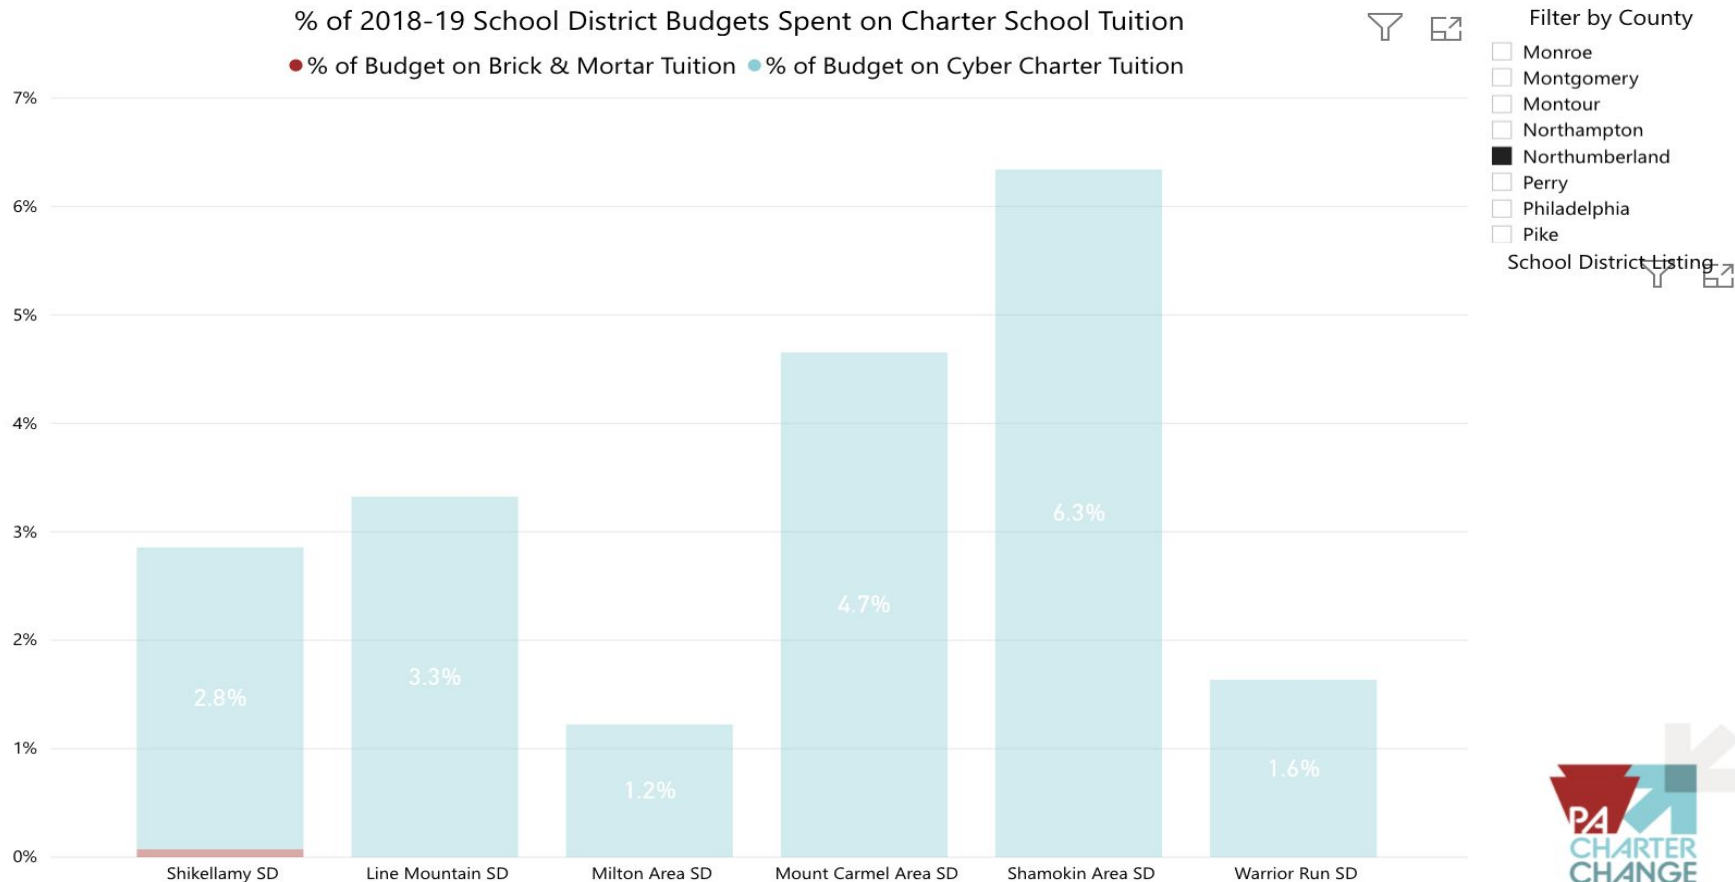

County Cyber Cost Comparison