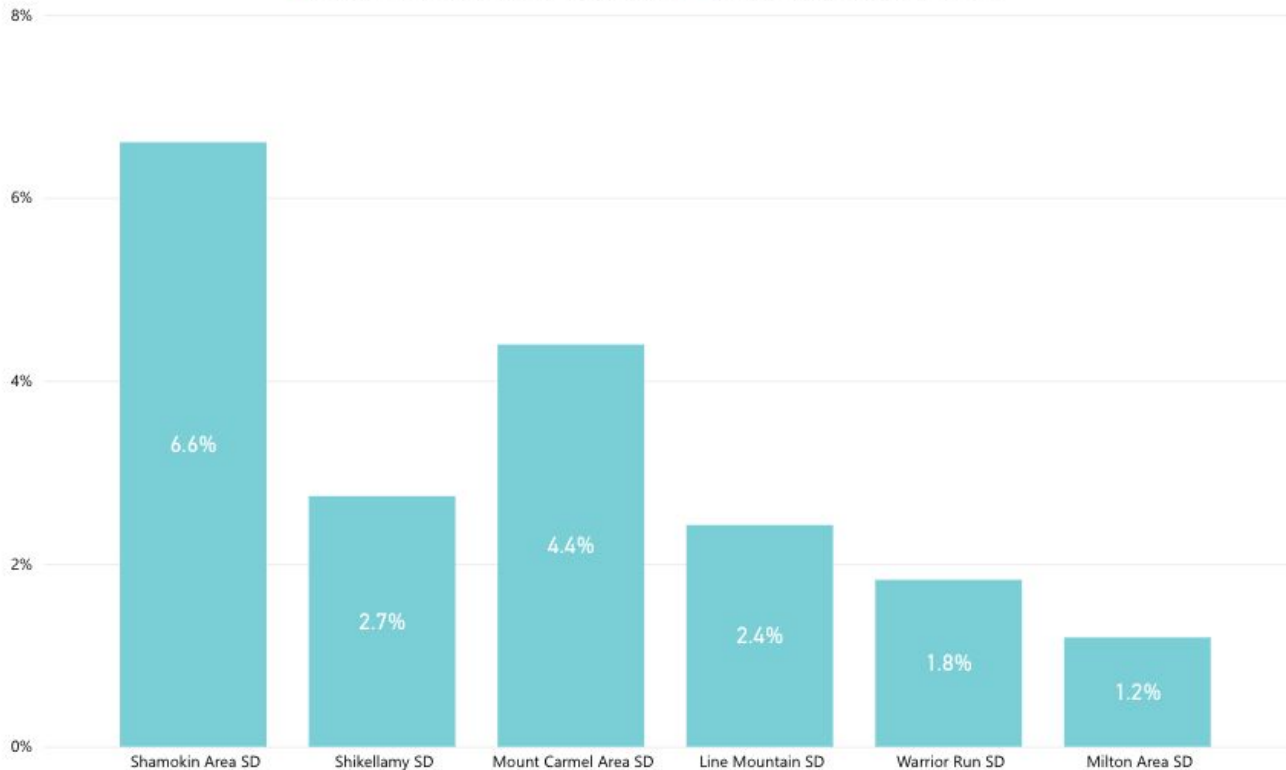

County Cyber Cost Comparison

% of 2019-20 School District Budgets Spent on Charter School Tuition

● % of Budget on Brick & Mortar Tuition ● % of Budget on Cyber Tuition

Filter by County

- ☐ McKean
- ☐ Mercer
- ☐ Mifflin
- ☐ Monroe
- ☐ Montgomery
- ☐ Montour
- ☐ Northampton
- ☒ Northumberland

School District Listing

Shamokin Area SD

6.6%
Percent Charter Tuition

Mount Carmel Area ...

4.4%
Percent Charter Tuition

Shikellamy SD

2.7%
Percent Charter Tuition

Line Mountain SD

2.4%
Percent Charter Tuition

Warrior Run SD

1.8%
Percent Charter Tuition